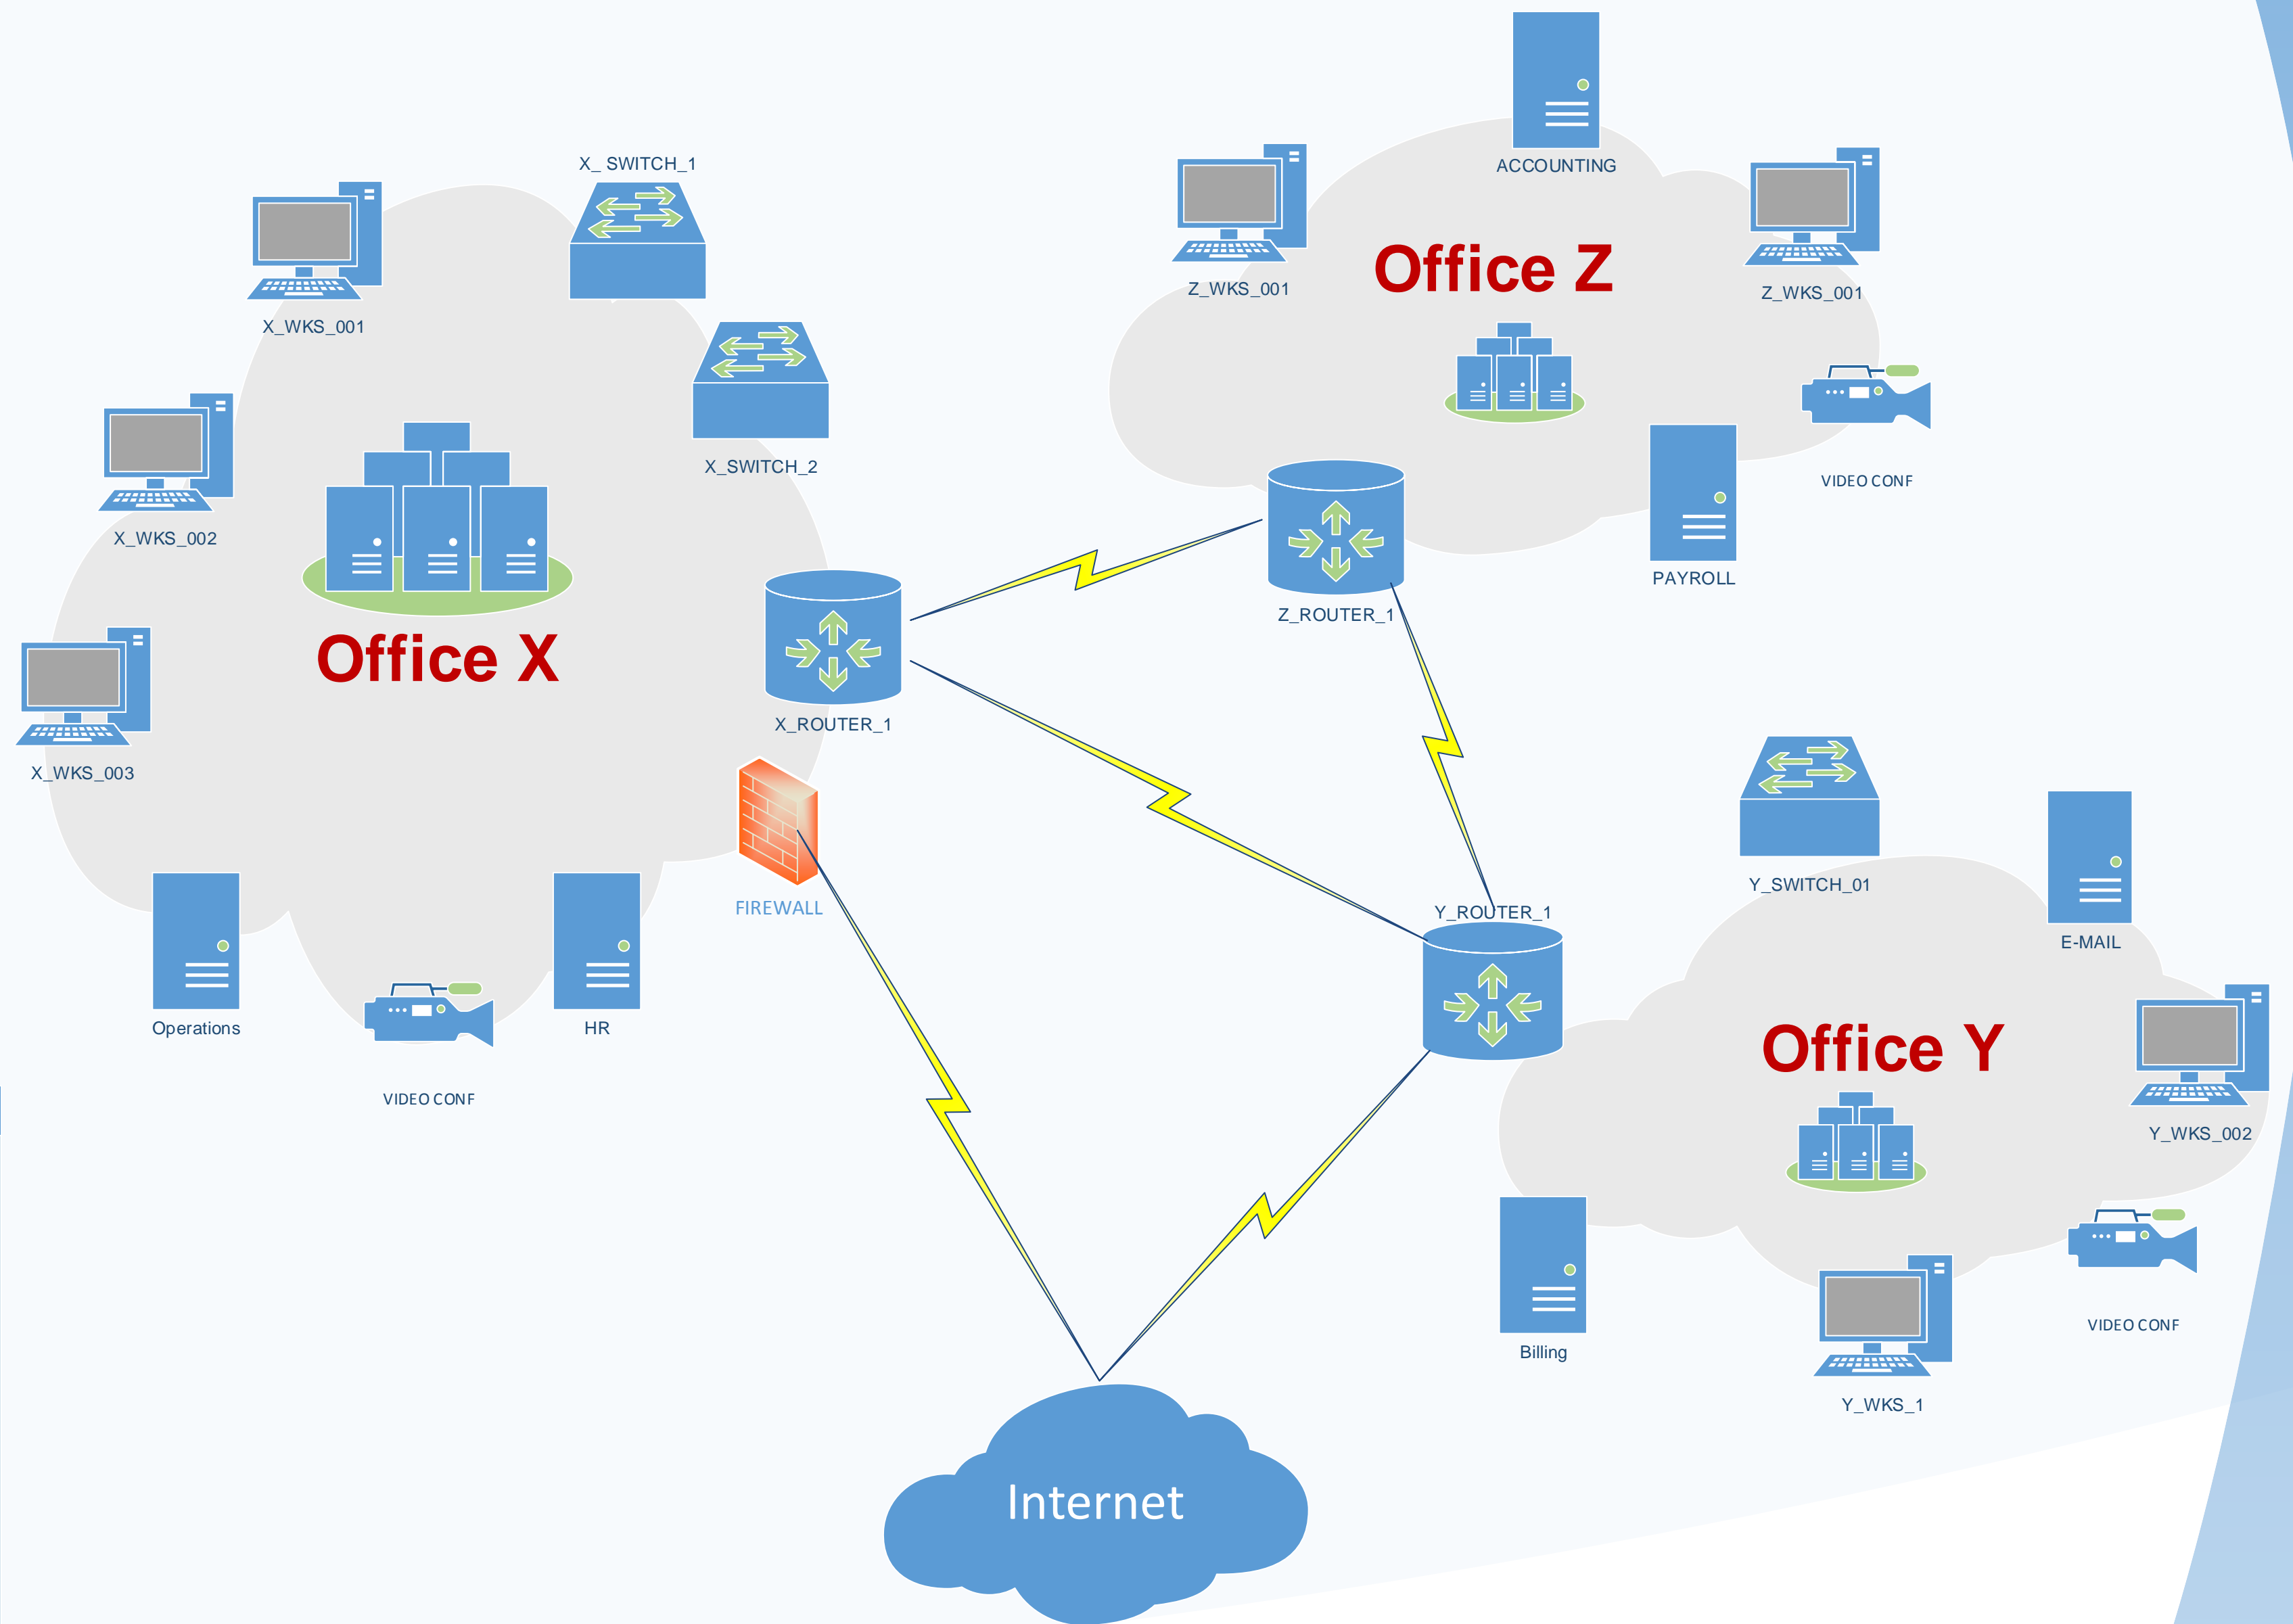

XYZ, Inc.

Physical Network Design

*** Example for Final Project ***

VISIO LEGEND

- WORKSTATION
- SERVER
- FIREWALL
- SWITCH
- ROUTER
- VIDEO CONF